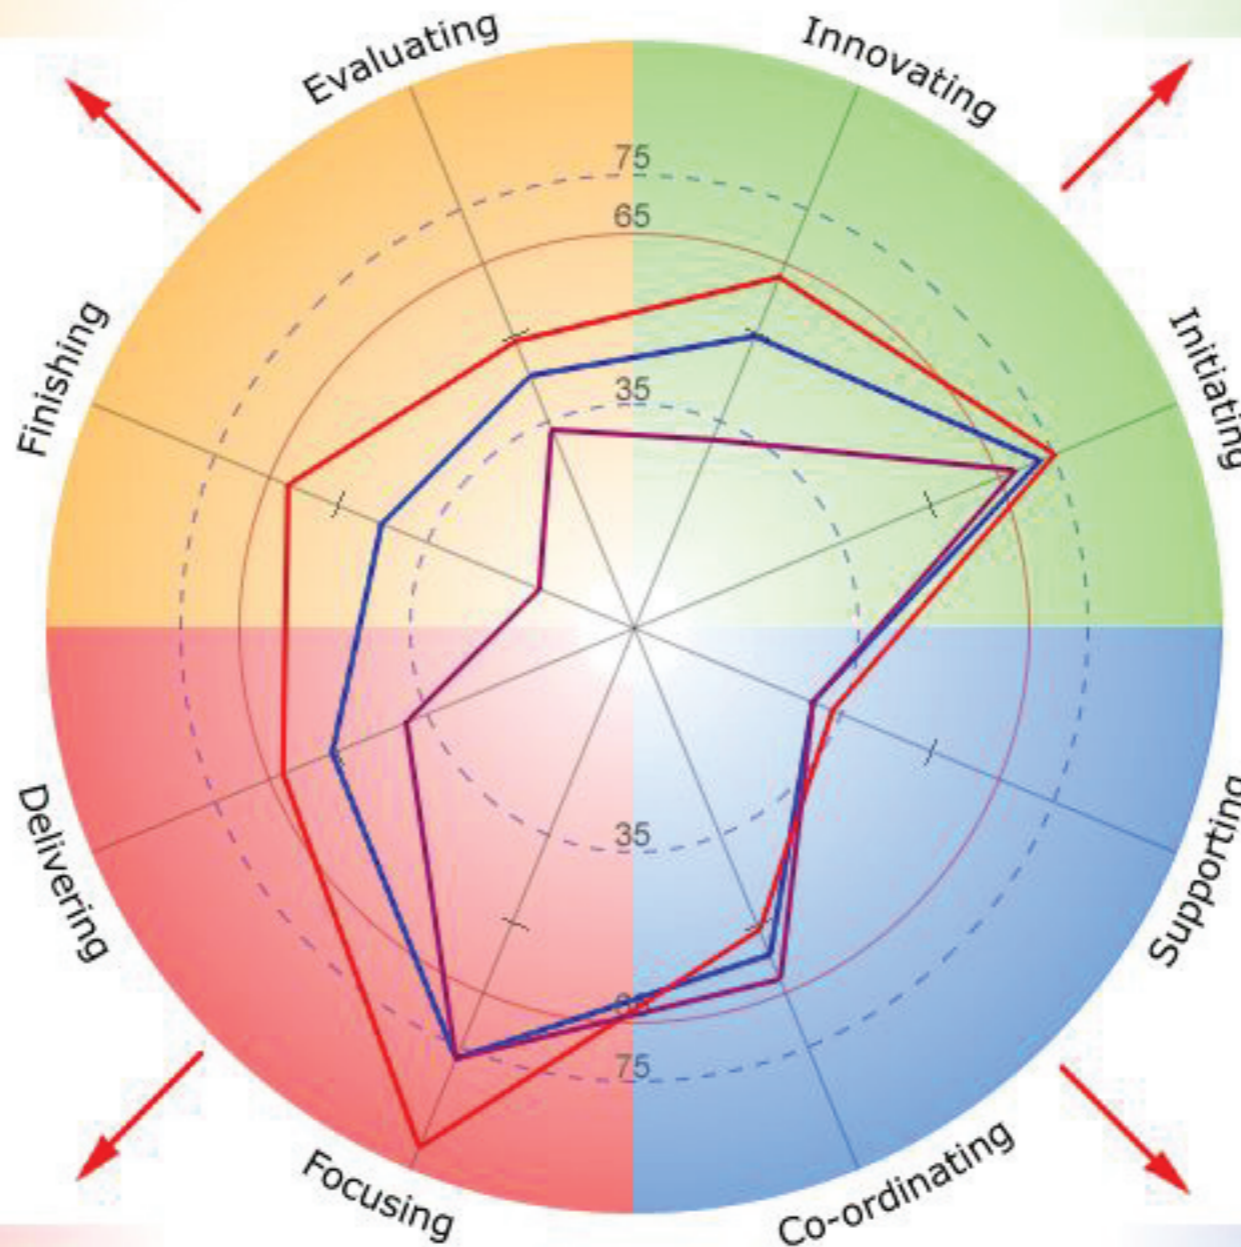

Underlying

Consistent

Benchmark

Observed

Important:

Any profiling tool, such as **PRISM**, should never be used to make a recruitment or re-deployment decision unsupported by other techniques

Copyright The Center for Applied Neuroscience 2002.

All Rights Reserved. Reproduced under licence.

www.prism-profiling.com
info@prism-profiling.com

REALISTIC

IDEALISTIC

QUADRANT VALUES

	Adapted	Underlying	Consistent	Benchmark	Observed
Analysing	48	68	61		
Thinking	44	41	41		
Doing	57	78	64		
Stability	20	54	41		

INTROVERSION / EXTROVERSION

Dominant, Competitive, Hard-Driving, Decisive, Demanding, Risk-Taker
DRIVE

DOING

Supportive, Patient, Steady
Co-operative, Dependable, Loyal
STABILITY